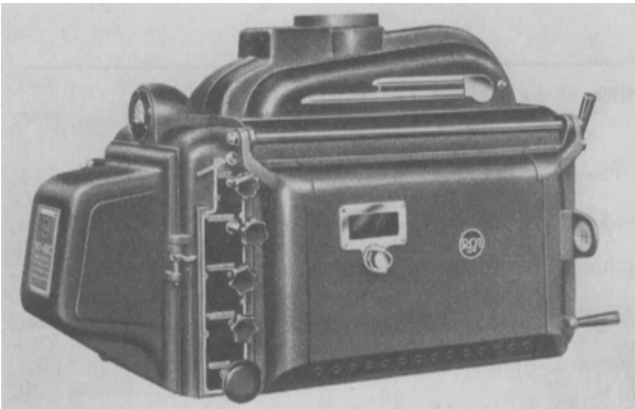

This 5000-w Featherlite, weighing only 21 lb, is among the spotlights and other new studio lighting equipment described in a brochure by Century Lighting, Inc., 521 W. 43d St., New York 36, N.Y. Other equipment is: aluminum barn doors, mechanical dimmers, light lifts, hangers and mike boom.

The Hy-Arc is a new carbon-arc projection lamp for indoor and medium-size drive-in theaters that has been announced by the Theatre Equipment Section, RCA Victor Division of Radio Corporation of America, Camden, N.J. Features of the lamp are: a system of magnetic stabiliza-

tion of the arc flame; water-cooled, non-rotating positive carbon; and a 15-in. high-speed reflector. The lamp's output is approximately 18,000 lm. It operates with a 9-mm  $\times$  20-in. high-intensity positive carbon and a  $\frac{1}{4}$ -in.  $\times$  9-in. negative carbon at currents from 70 to 90 amp.