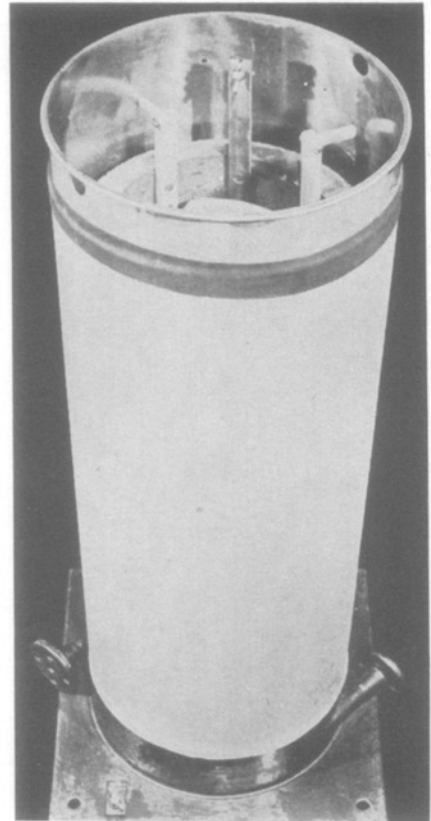

The Hi-Speed Model S-5 Silver Tower is a new silver recovery equipment announced by Hi-Speed Equipment, Inc., affiliated with Artisan Metal Products, Inc., 73 Pond St., Boston (Waltham 54), Mass. The tower as normally installed requires 4 sq ft of floor space for the sump tank and head room of 8½ ft; the tower itself is approximately 15 in. in diameter × 40 in. high. The circulation pump may be placed in almost any position relative to the tower and tank. A complete system, including

tower, tank, circulation pump, circulation piping, electrifier and flow meter, is priced at \$3850.00.

The new Kodagraph Microprint Reader, Model A, is illustrated and described in a folder put out by the Industrial Sales Div., Eastman Kodak Co., Rochester 4, N.Y. The folder notes that as many as 60 standard book pages may be reproduced photographically in miniature on one side of a standard 3 × 5-in. library catalog size microprint card, or larger. It points out the salient features of the reader "which Kodak is now manufacturing in quantities to make the microprint idea a practical reality." Emphasis is put upon minimizing any sacrifice of comfort in reading from the translucent screen of the reader instead of from the printed page of a book.

The Pro-Tex Reel Clip is a simple and convenient device put out by the Pro-Tex Reel Band Co., 2108 Payne Ave., Cleveland 14, Ohio. It is usable on either tape reels or 16mm film reels and simply snaps on to hold the tape or film securely in place on the reel. A transparent index card holder comes attached to the clip.