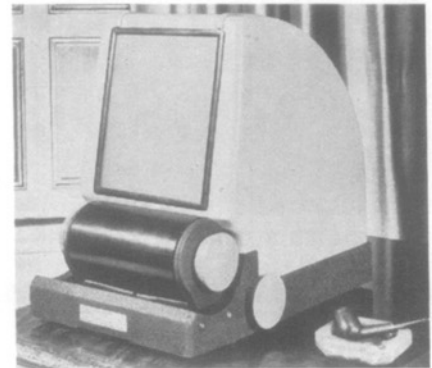

The Hi-Speed Model S-5 Silver Tower is a new silver recovery equipment announced by Hi-Speed Equipment, Inc., affiliated with Artisan Metal Products, Inc., 73 Pond St., Boston (Waltham 54), Mass. The tower as normally installed requires 4 sq ft of floor space for the sump tank and head room of 8½ ft; the tower itself is approximately 15 in. in diameter × 40 in. high. The circulation pump may be placed in almost any position relative to the tower and tank. A complete system, including

tower, tank, circulation pump, circulation piping, electrifier and flow meter, is priced at \$3850.00.

The new Kodagraph Microprint Reader, Model A, is illustrated and described in a folder put out by the Industrial Sales Div., Eastman Kodak Co., Rochester 4, N.Y. The folder notes that as many as 60 standard book pages may be reproduced photographically in miniature on one side of a standard 3 × 5-in. library catalog size microprint card, or larger. It points out the salient features of the reader "which Kodak is now manufacturing in quantities to make the microprint idea a practical reality." Emphasis is put upon minimizing any sacrifice of comfort in reading from the translucent screen of the reader instead of from the printed page of a book.