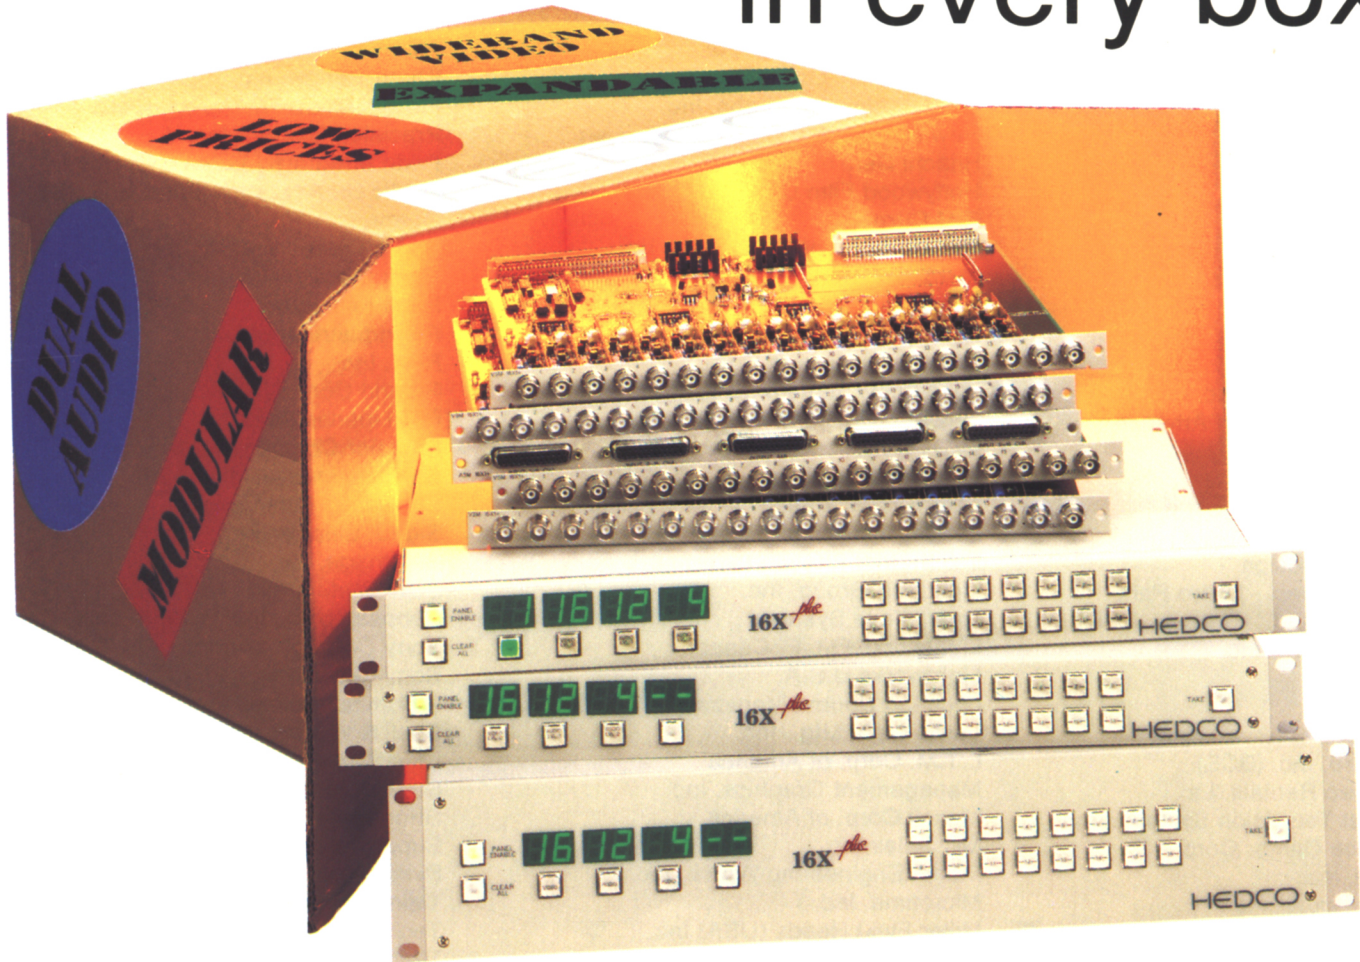

# HEDCO's 16X<sup>plus</sup> Series packs exceptional value in every box...

Whether for general purpose switching or wideband routing,  
the 16X<sup>plus</sup> Series packs in any combination of modules:

- plus* - 16 x 1 video with stereo audio in 1RU
- plus* - 16 x 1 component video with stereo audio in 2RU
- plus* - 16 x 1 RGBY in 2RU
- plus* - expandable to 64 x 1 video or stereo audio in 2RU
- plus* - a wide selection of local and remote panels