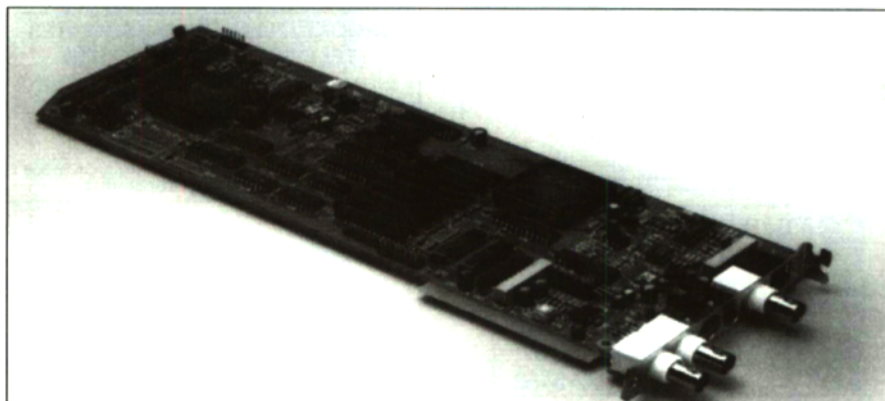

A new software module for the ION (Integrated Operations Nucleus) Studio Operating Environment has been made available by Soundmaster Group, 89 Barford Rd., Toronto, Ont., Canada M9W 4H8, (416) 741-7057. It provides comprehensive control of up to 16 TASCAM DA-88 units via one Soundmaster SYNCRO machine controller and a single DA-88 Interface. Independent "slipping" and "arming" of all 128 tracks are readily accessible, either manually or by computer edit decision list control. Machines can be offset from each other, and individual transport, GO TO, and shuttle capabilities are available for each unit.

The Miller Pro-Jib is a new camera mount from Miller Fluid Heads, 30 Hotham Parade, Artamon, N.S.W., Australia 2064, +61 (2) 439 6377; Fax: +61 (2) 438-2819. Designed for ENG, location, and studio use, the Pro-Jib offers pan, tilt, and tracking movements in a single mount. It is built from a high-strength anodized alloy and stainless steel components, allowing it to

The NovaMNR.