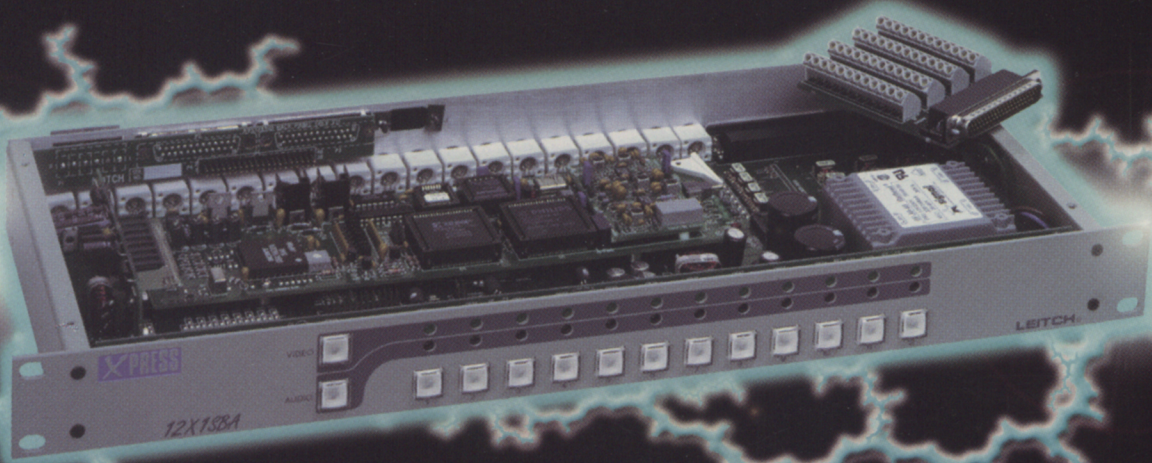

Powerful

Serial Digital Leitch Xpress 12x1 Monitoring Router Has Electrifying Features At A Shocking Price

- 12x1 serial video and AES or analog stereo audio in 1RU
- 4 reclocked serial video outputs eliminate need for external distribution
- Built-in video D-to-A provides RGB and NTSC/PAL outputs
- Built-in audio D-to-A provides analog stereo audio outputs (AES models only)
- Local or remote, audio follow-video or breakaway control panels
- RS232/422 serial control with Leitch and GVG TEN-XL* protocol compatibility
- Built-in GPI inputs with selectable joystick override operation