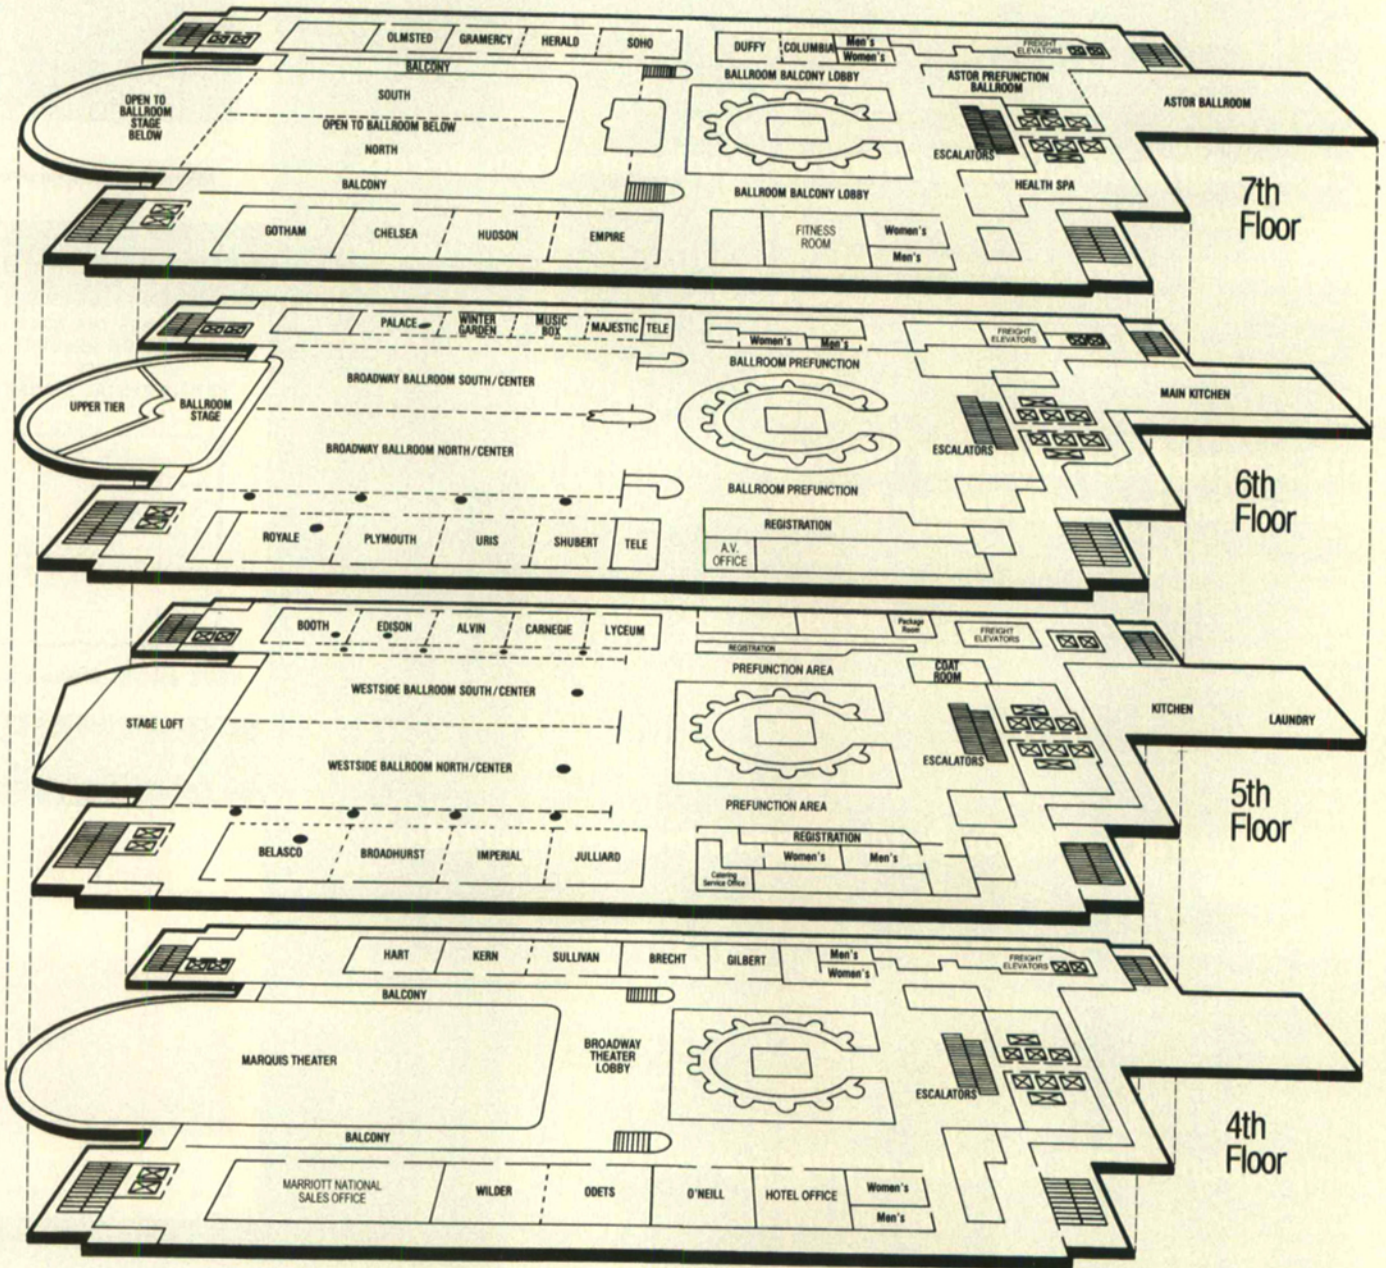

HOTEL FLOOR PLAN

NEW YORK **Marriott**
MARQUIS

1535 Broadway, New York City, New York 10036 (212) 398-1900

Keep An Eye On Your MPEG Transport Stream...

Realtime, Remote Monitoring Made Easy

XMM-1000 - Xyratex MPEG Monitoring System

- New, cost effective remote MPEG Monitoring System eliminates the distance barrier
- Multiple monitoring points facilitate rapid fault isolation
- Access remotely from anywhere; minimizes need for service calls
- Scalable architecture permits monitoring points to be added without disrupting existing coverage
- Stream segment capture option allows off-line error analysis