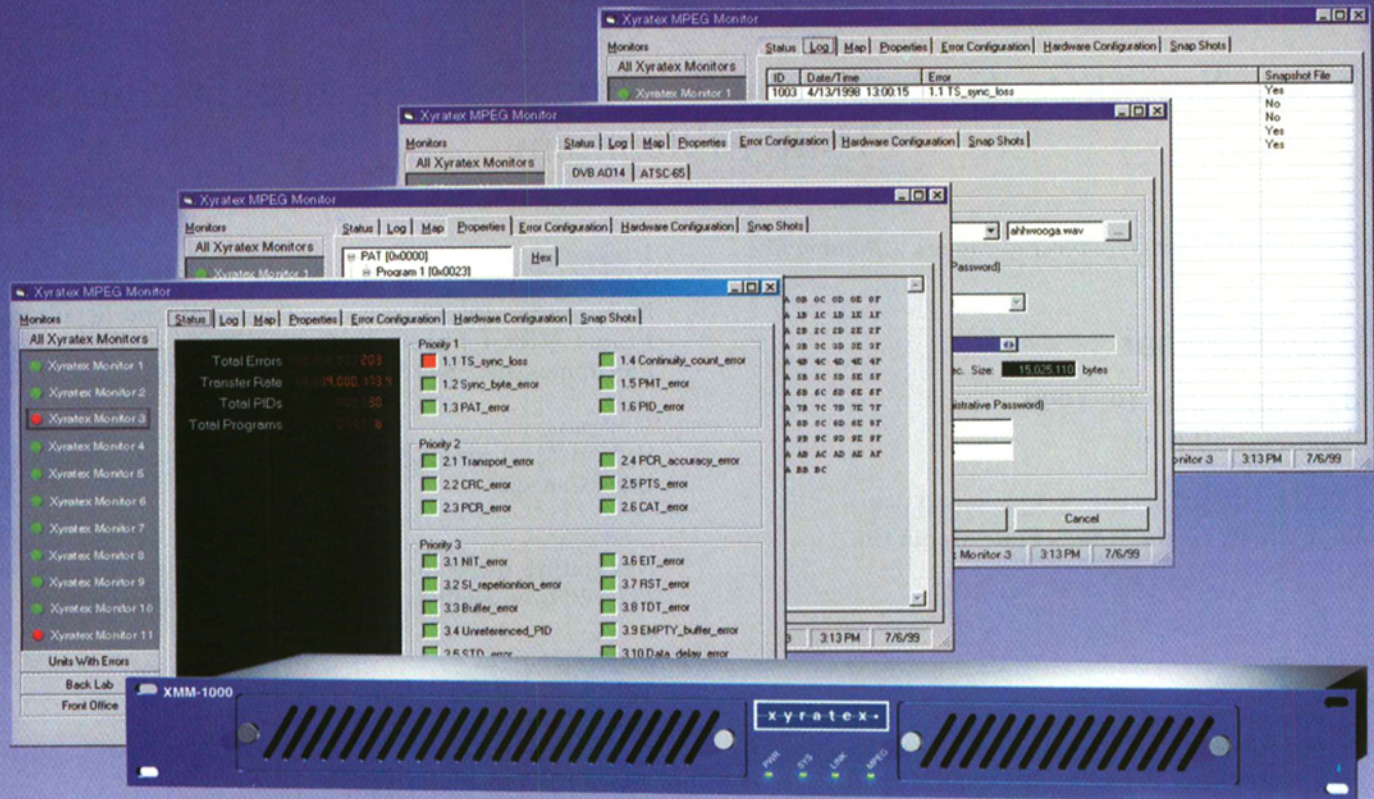

HOTEL FLOOR PLAN

NEW YORK **Marriott**
MARQUIS

1535 Broadway, New York City, New York 10036 (212) 398-1900

Keep An Eye On Your MPEG Transport Stream...

Realtime, Remote Monitoring Made Easy

XMM-1000 - Xyratex MPEG Monitoring System

- New, cost effective remote MPEG Monitoring System eliminates the distance barrier
- Multiple monitoring points facilitate rapid fault isolation
- Access remotely from anywhere; minimizes need for service calls
- Scalable architecture permits monitoring points to be added without disrupting existing coverage
- Stream segment capture option allows off-line error analysis