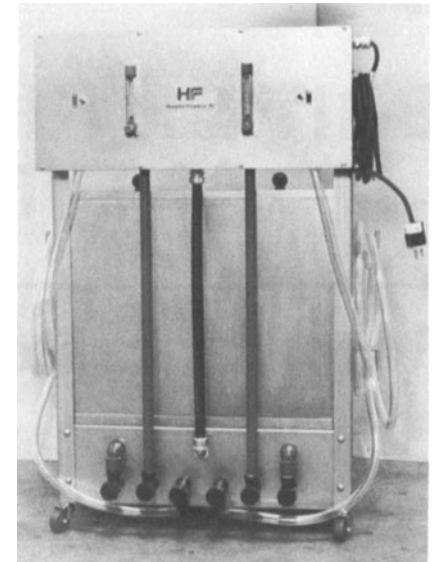

Phone or write our Service Dept.

ALAN GORDON ENTERPRISES INC.
1430 N. Cahuenga Blvd., Hollywood, CA 90028
(213) 466-3561 or (213) 985-5500

and can simulate the tube's performance. The VIF 1006 is said to have a lifetime estimated to be some 600 times longer than that of tubes, with no drift or aging. The tube replacement does not require major circuit modifications, and the circuit's normal trimmer components can be used for tuning. The VIF 1006 tube replacements are priced at \$33 each. Adaptors required for some Ampex models are priced at \$16 each.