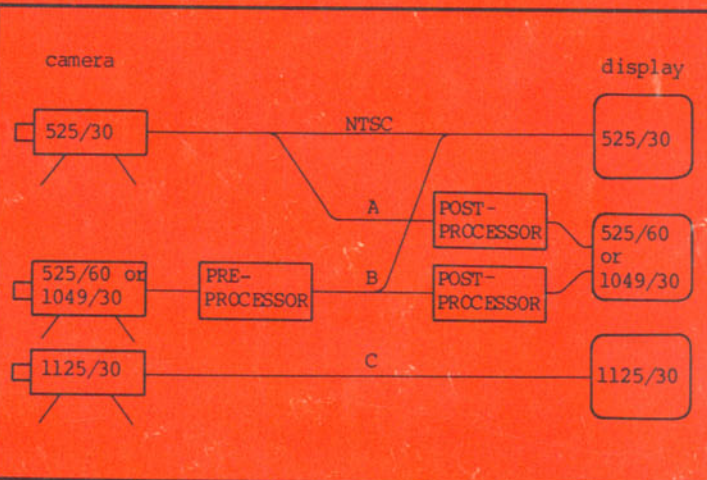

**Contrast Corrector Using Real-Time
Histogram Modification**

Evolution of High-Definition Television

A New Look at 70mm Sound

This issue is in two parts:

Part I, May 1984 Journal;

Part II, Directory for Members