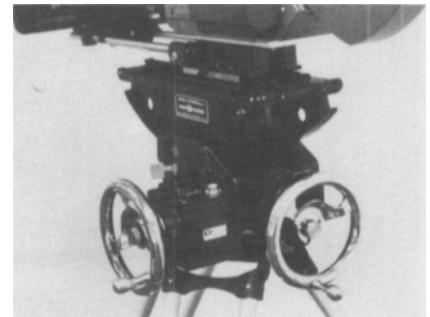

800/323-7520 312/677-3000

ENGINEERS AND MANUFACTURERS

DIGITAL AND ANALOG RECORDING HEADS
RECONDITIONING — MODIFICATIONS — MOUNTS

NORTON ASSOCIATES, INC.

10 DI TOMAS COURT • COPIAGUE, NY 11726

(516) 842-4086

— OUR 30th YEAR —

TELE RESOURCES
RESEARCH & DEVELOPMENT

Analog & Digital Video
Analog & Digital Telecommunications

LAWRENCE W. LOCKWOOD

President

(703) 920-3795

P. O. Box 2821

Arlington, VA 22202

MAGNETIC HEADS. ANALOG OR DIGITAL.

500 TYPES AVAILABLE IN ALL FORMATS.

FILM, TAPE, CASSETTE OR CART MA-

CHINES. WARRANTED PERFORMANCE.

CONTACT TRANSOUND MAGNETICS,

16225 ANTIETAM AVE., BATON ROUGE, LA

70817. (504) 292-6267.

ANGENIEUX INC.

Lenses for Motion Pictures and Television
The Only Factory Authorized Service Centers

East Coast—603-889-2116

120 Derry Road, Hudson, N.H. 03051

West Coast—213-821-5080

13381 Beach Ave., Marina, Del Rey, CA 90292

Engel (Rough-Diamond)

Television Systems
Design and Engineering

1 Norman Lane, Succasunna, NJ 07876

201/927-0866

Jeff Engel

Six software enhancements for the SP2016 effects processor/reverb have been developed by Eventide Inc., One Alsan Way, Little Ferry, NJ 07643. The four reverberation programs — reverse, non-linear, natural, and gated reverb — give the SP2016 a total of ten in the entire package. The two other software enhancements, automatic panner and channel vocoder, are available as options.

Cinema Products cable-drive geared head

A continuous pan version of the Mini-Worrall cable-drive geared head has been announced by Cinema Products Corp., 2037 Granville Ave., Los Angeles, CA 90025. This version provides greater latitude, and features two improved positive lock-down systems. Both pan and tilt handwheels are outfitted with easy access detente lock levers to activate the system's sure-control drag brakes. A positive pan drum lock assures dependable tie-down.