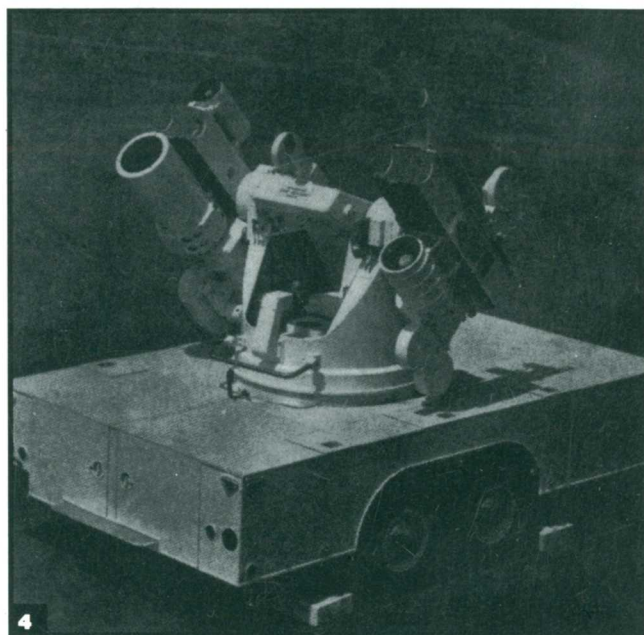

## SMPTE Historical Reflections

1. Bell & Howell additive color motion-picture printer, 2. Moviola library reader for screening 16mm sound film, 3. Ten-camera assembly of 16mm cameras covering 360° field (Behrend's), 4. Cine-Sextant photographic tracking platform (Photo-Sonics), 5. GPL Precision 800 viewfinder camera, 6. Visual Electronics Mark 10 visual zoom image-orthicon camera • Progress Committee Report for 1963 • R. E. Putman • JSMPTE, May 1964.