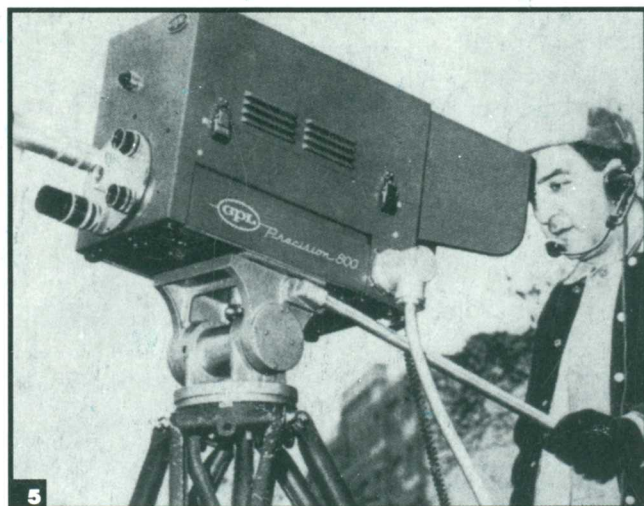

## SMPTE Historical Reflections

1. Bell & Howell additive color motion-picture printer, 2. Moviola library reader for screening 16mm sound film, 3. Ten-camera assembly of 16mm cameras covering 360° field (Behrend's), 4. Cine-Sextant photographic tracking platform (Photo-Sonics), 5. GPL Precision 800 viewfinder camera, 6. Visual Electronics Mark 10 visual zoom image-orthicon camera • Progress Committee Report for 1963 • R. E. Putman • JSMPTE, May 1964.