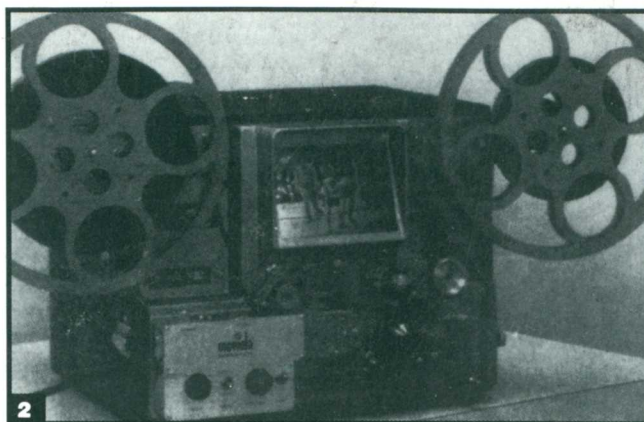

## SMPTE Historical Reflections

1. Bell & Howell additive color motion-picture printer, 2. Moviola library reader for screening 16mm sound film, 3. Ten-camera assembly of 16mm cameras covering 360° field (Behrend's), 4. Cine-Sextant photographic tracking platform (Photo-Sonics), 5. GPL Precision 800 viewfinder camera, 6. Visual Electronics Mark 10 visual zoom image-orthicon camera • Progress Committee Report for 1963 • R. E. Putman • JSMPTE, May 1964.