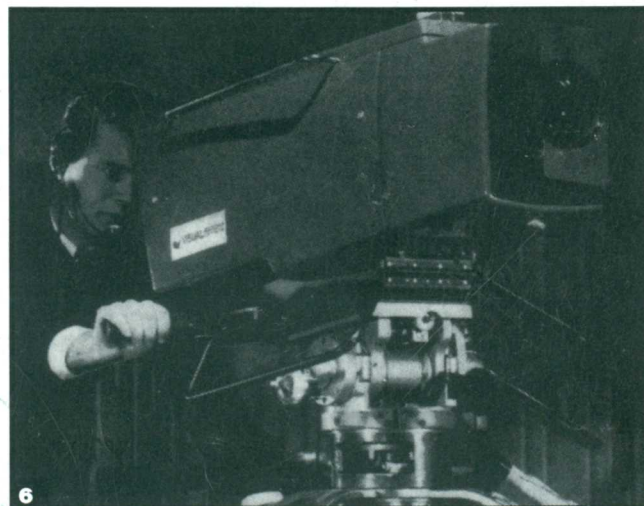

## SMPTE Historical Reflections

1. Bell & Howell additive color motion-picture printer, 2. Moviola library reader for screening 16mm sound film, 3. Ten-camera assembly of 16mm cameras covering 360° field (Behrend's), 4. Cine-Sextant photographic tracking platform (Photo-Sonics), 5. GPL Precision 800 viewfinder camera, 6. Visual Electronics Mark 10 visual zoom image-orthicon camera • Progress Committee Report for 1963 • R. E. Putman • JSMPTE, May 1964.