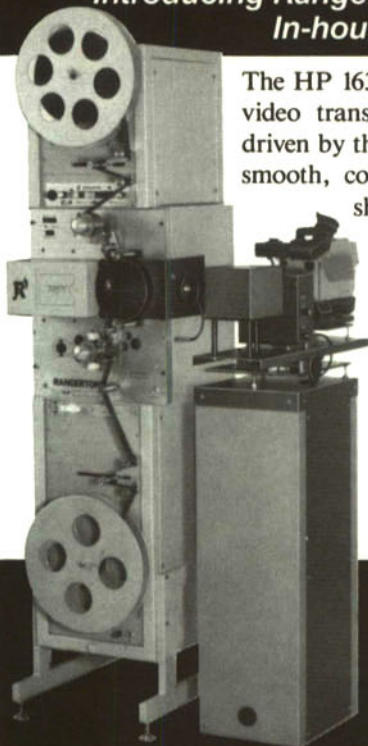

# TELECINE 16/35

*Introducing Rangertone's HP1635; A Cost Effective, In-house Film to Video Transfer System.*

The HP 1635 Combination 16/35 mm Telecine film to video transfer system incorporates a rotating prism driven by the film. This allows the film to move in one smooth, continuous flow, eliminating pull-down and shutter bars regardless of the films' condition.