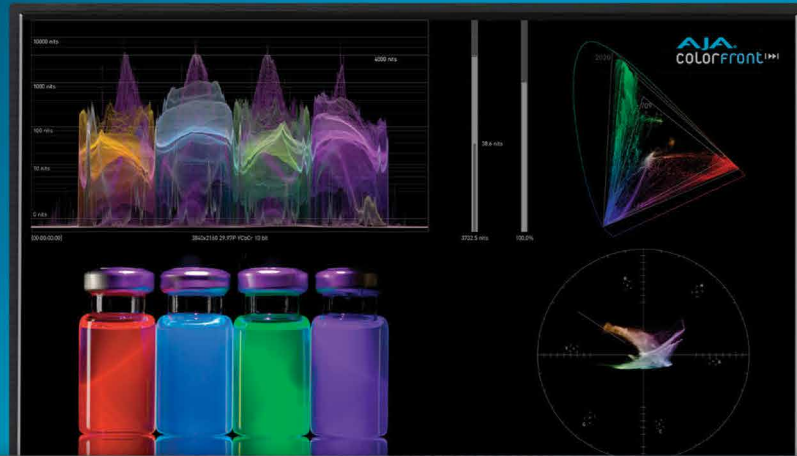

New from AJA

New openGear Cards

- Three new openGear converters:
 - OG-FS-Mini 3G-SDI frame sync
 - OG-ROI-HDMI for region of interest scaling from HDMI sources to 3G-SDI
 - OG-ROI-DVI for region of interest scaling from DVI sources to 3G-SDI
- All models include DashBoard support
- Compatible with openGear rackframes
- Includes connector backplane
- Reliable design, with five year warranties

HDR Image Analyzer 12G

- New 12G-SDI connectivity
- Configurable layouts allow you to put the tool you need, in the window you need it
- Automated color space switching over SDI for SDR/PQ/HLG
- Outputs full 4K/UltraHD HDR signals
- A powerful web interface built upon AJA REST API for updates over Ethernet, logs and screenshot transfers
- Remote Desktop support
- HDR interface support for HDR displays
- Out of Gamut MAX warning
- Enhanced Vectorscope and more