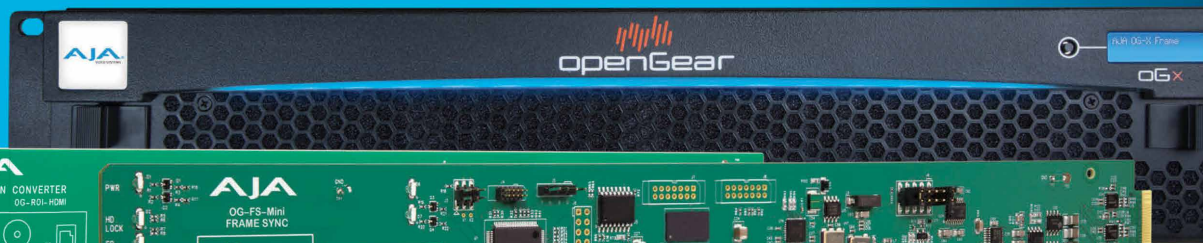

## New Scan Conversion and Frame Sync Cards

AJA's family of openGear solutions expands with the new OG-FS-Mini frame synchronizer and two new region of interest scan conversion cards, the OG-ROI-HDMI and OG-ROI-DVI, all fully compatible with openGear 2RU Rackframes.

All AJA openGear cards are compatible with Ross DashBoard control software, ensuring a seamless integration into any openGear installation.