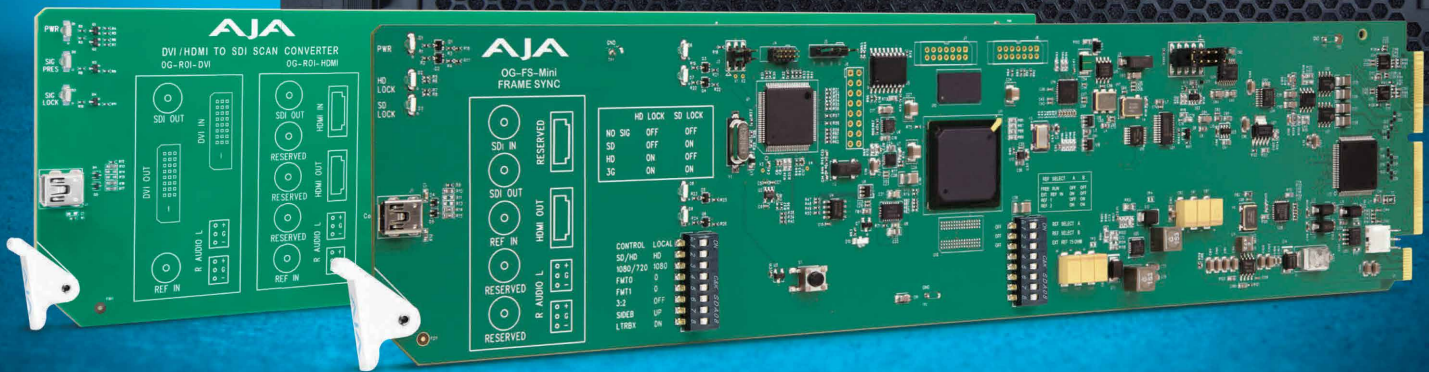

# openGear

## New Scan Conversion and Frame Sync Cards

AJA's family of openGear solutions expands with the new OG-FS-Mini frame synchronizer and two new region of interest scan conversion cards, the OG-ROI-HDMI and OG-ROI-DVI, all fully compatible with openGear 2RU Rackframes.

All AJA openGear cards are compatible with Ross DashBoard control software, ensuring a seamless integration into any openGear installation.