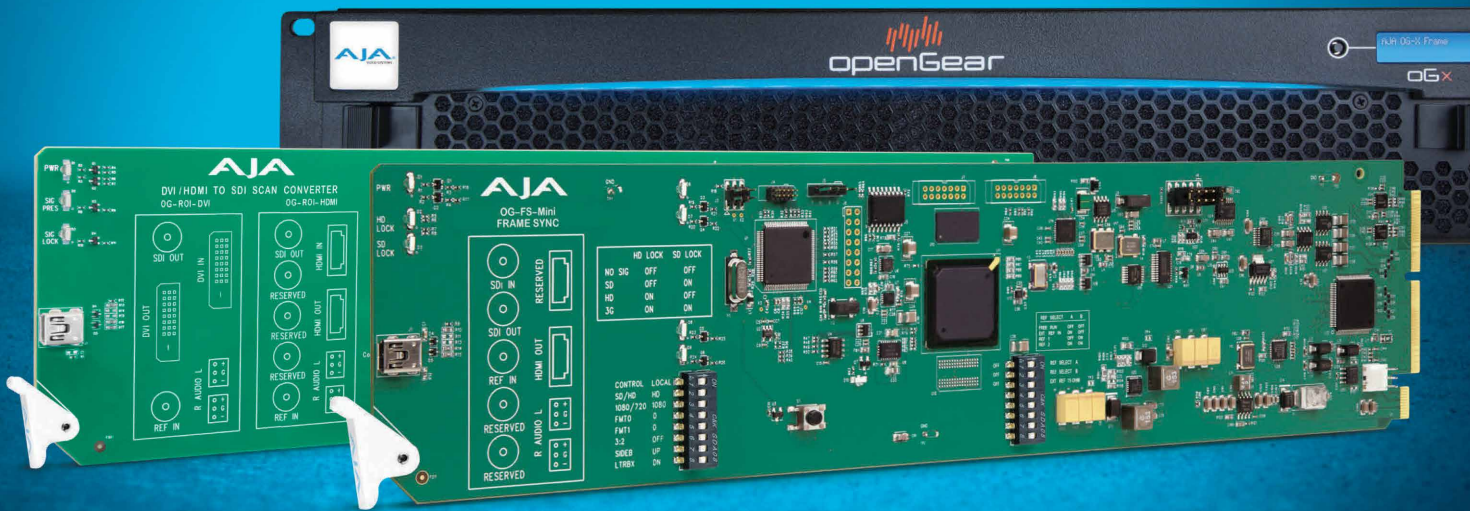

openGear

New Scan Conversion and Frame Sync Cards

AJA's family of openGear solutions expands with the new OG-FS-Mini frame synchronizer and two new region of interest scan conversion cards, the OG-ROI-HDMI and OG-ROI-DVI, all fully compatible with openGear 2RU Rackframes.

All AJA openGear cards are compatible with Ross DashBoard control software, ensuring a seamless integration into any openGear installation.