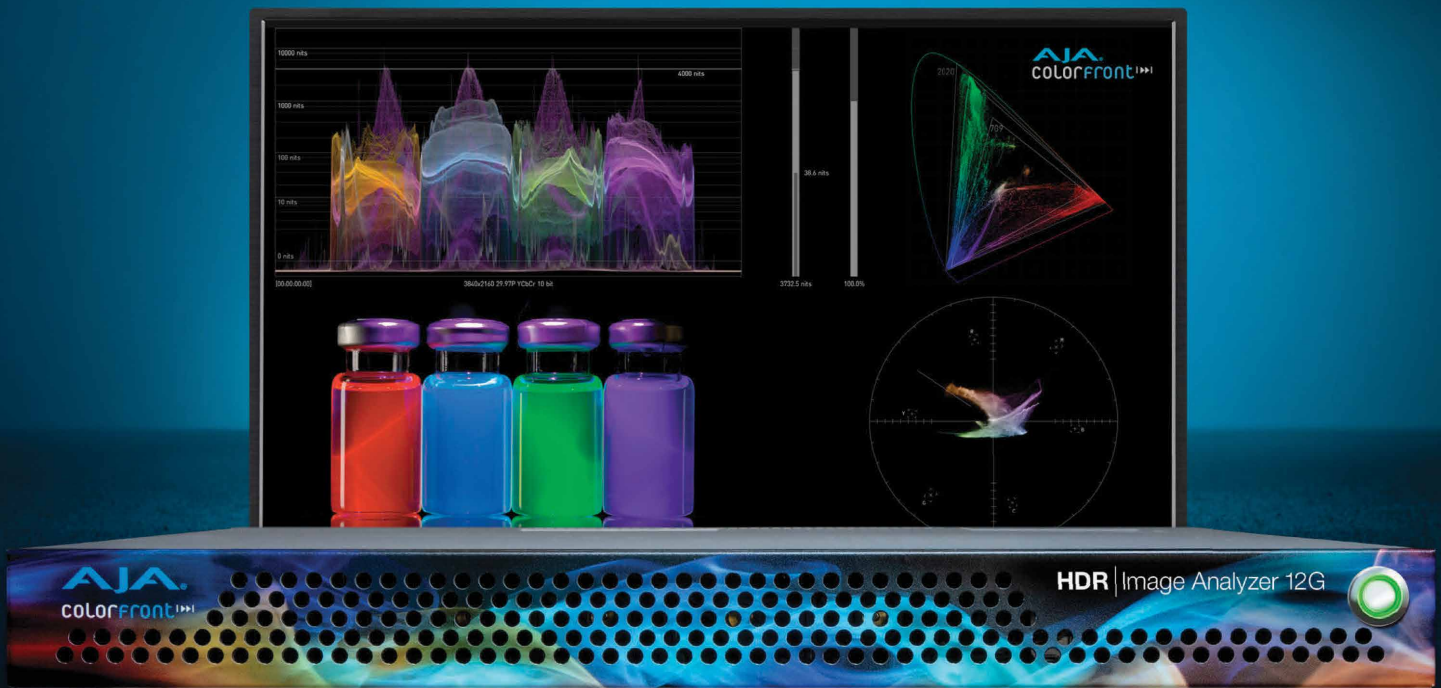

New Solutions from AJA

New openGear Cards

- Three new openGear converters:
 - OG-FS-Mini 3G-SDI frame sync
 - OG-ROI-HDMI for region of interest scaling from HDMI sources to 3G-SDI
 - OG-ROI-DVI for region of interest scaling from DVI sources to 3G-SDI
- All models include DashBoard support
- Compatible with openGear rackframes
- Includes connector backplane
- Reliable design, with five year warranties

HDR Image Analyzer 12G

- New 12G-SDI connectivity
- Configurable layouts allow you to put the tool you need, in the window you need it
- Automated color space switching over SDI for SDR/PQ/HLG
- Outputs full 4K/UltraHD HDR signals
- A powerful web interface built upon AJA REST API for updates over Ethernet, logs and screenshot transfers
- Remote Desktop support
- HDR interface support for HDR displays
- Out of Gamut MAX warning
- Enhanced Vectorscope and more