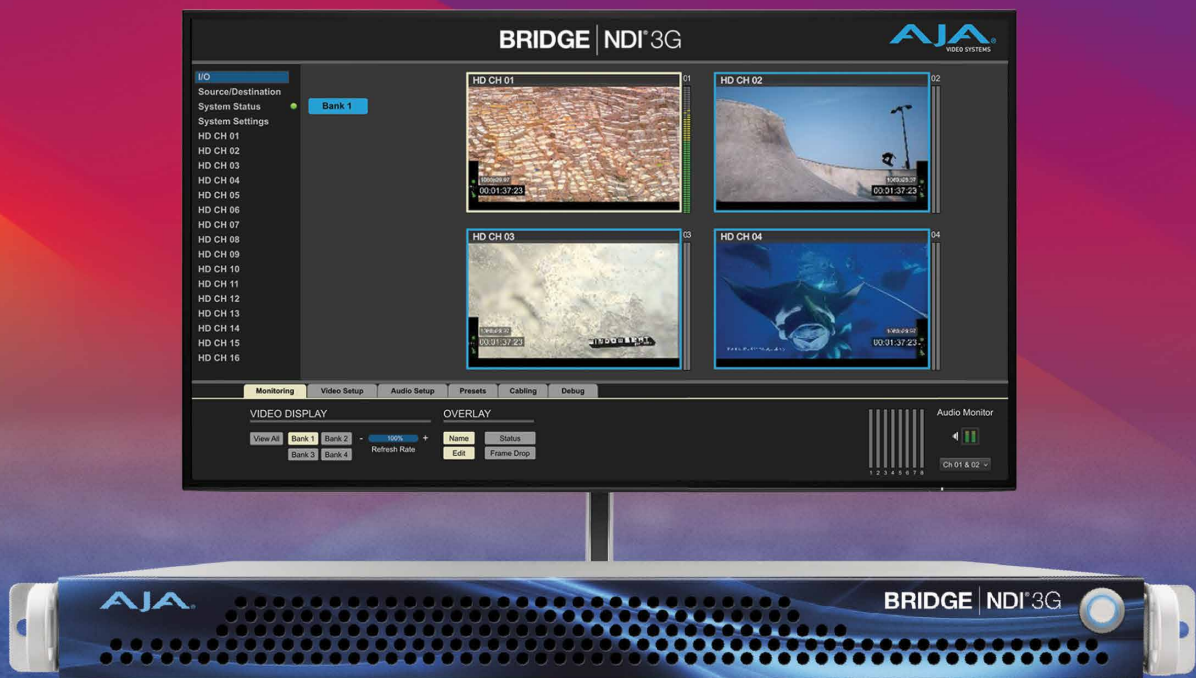

BRIDGE | NDI® 3G

High Density HD and 4K/UltraHD NDI Conversion Gateway

Convert up to 16 Channels of SDI to NDI and NDI to SDI

The new AJA BRIDGE NDI 3G is a 1RU gateway device offering high density conversion to and from 3G-SDI to NDI and NDI to 3G-SDI for both HD and UltraHD. Designed to drop into any existing NDI or SDI workflow as a plug and play appliance, it's easy to deploy and administer. BRIDGE NDI 3G supports up to 16-channels of HD conversion or up to 4-channels of UltraHD.

BRIDGE NDI 3G brings immense conversion power and flexibility that's fully controllable remotely for live events, broadcast, eSports, education, and entertainment venues needing high-quality, efficient NDI encode and decode. Set and forget, or use more dynamically as project needs dictate with an easy to use user interface that's available locally or over the LAN via your favorite web browser.