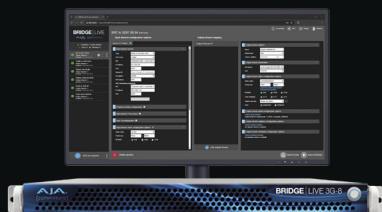

Elevate Every Sound, Stream, and Signal.

In production, precision is everything. We're proud to introduce our latest innovations that will keep your workflow seamless, your signals rock-solid, and your streams crystal clear. Discover the next generation of video and audio technology at AJA.com.

DANTE-12GAM

Embed and disembed SDI and Dante IP audio, with up to 64 channels of pristine sound in this flexible Mini-Converter.

BRIDGE LIVE 3G-8

Multi-channel 3G-SDI streaming for REMI, OTT, and live production. Low latency. High performance. Rock-solid reliability.

KUMO 6464-12G

A compact yet powerful 64x64 12G-SDI router, built for 4K and multi-format workflows with total control at your fingertips.

Built to Perform. Engineered to Last. Trusted by Professionals.
www.aja.com/whats-new