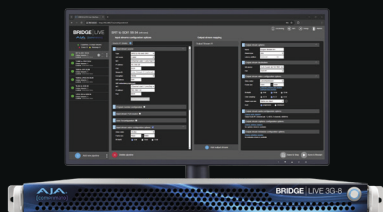

Elevate Every Sound, Stream, and Signal.

In production, precision is everything. We're proud to introduce our latest innovations that will keep your workflow seamless, your signals rock-solid, and your streams crystal clear. Discover the next generation of video and audio technology at AJA.com.

DANTE-12GAM

Embed and disembed SDI and Dante IP audio, with up to 64 channels of pristine sound in this flexible Mini-Converter.

BRIDGE LIVE 3G-8

Multi-channel 3G-SDI streaming for REMI, OTT, and live production. Low latency. High performance. Rock-solid reliability.

KUMO 6464-12G

A compact yet powerful 64x64 12G-SDI router, built for 4K and multi-format workflows with total control at your fingertips.

Built to Perform. Engineered to Last. Trusted by Professionals.
www.aja.com/whats-new