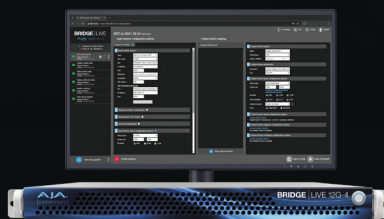

Complex Signal Paths. Simplified by AJA.

Designed for Precision. Proven for Production.

Don't Create Legendary Content with Average Tools.

Create it with gear engineered by people who know what's at stake in a live signal path. Every frame, every pixel, every packet—flawless. AJA is proud to unveil our latest trio of industry-defining innovations:

IP25-R

This new 4K/HD IP video receiver supports up to four SMPTE ST 2110 video streams, output to 12G-SDI and HDMI 2.0. With NMOS, PTP, and redundant SFP28 supporting 10/25 GigE, it plays nice in even the most mission-critical environments.

BRIDGE LIVE 12G-4

Now with multi-channel 4K/UHD I/O, this next-gen encoder/decoder unlocks pristine bidirectional streaming, transport layer flexibility, and multi-platform delivery in a rock-solid 1RU chassis. Low-latency. High fidelity. Broadcast-grade resilience.

UDC-4K

The compact up/down/cross-conversion powerhouse does it all, including 12G-SDI and HDMI 2.0 signal conversion, frame synchronization, frame-rate conversion, and much more. From HD to 4K or anything in between. Small box. Big impact.