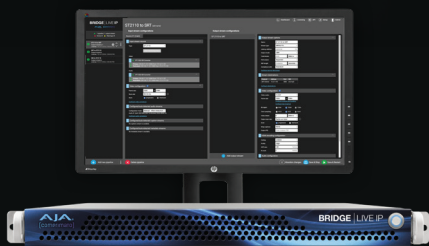

Make Video Work

Conversion. Synchronization. Transport. Recording. Streaming.

From capture to delivery, across SDI, HDMI and IP.
Engineered for performance, backed by professionals.

BRIDGE LIVE IP

The newest member of the industry-best BRIDGE LIVE family. Stream, encode, decode, and transcode UHD/HD SMPTE ST 2110 with a range of codecs and formats, including NDI, H.264, H.265, SRT, and much more. Unmatched performance with an easy to use interface.

IP25-R v2.0 Update

IP25-R v2.0 is a free, new update that delivers immense additional value, bringing 12G-SDI to SMPTE ST 2110 IP transmit functionality to the IP25-R Converter's receive abilities. All it takes is a simple switch in the powerful web-browser interface to change modes.

OG-GEN10

Cost effective and flexible, this new openGear sync generator offers 9 SD/HD outputs and 1 AES-11 output. OG-GEN10 combines the proven performance of AJA's GEN10 Mini-Converter with openGear's density, control, and redundant power.