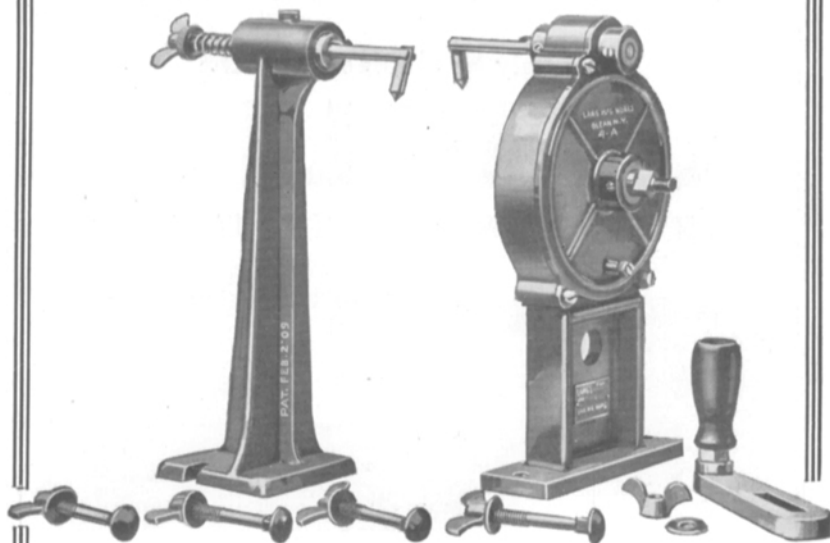

LANG'S FILM REWINDER

Model 4-A

In Ordering New Projectors, etc., Specify

LANG-MADE Rewinders and Reels

Adopted by U. S. Government

Made by

Lang Mfg. Works

The Rewinder and Reel People

OLEAN, NEW YORK, U. S. A.

Send for Circular

JOBBERS

United Projector & Film Co.

69-71 W. Mohawk St., Buffalo, N. Y.

J. Slipper & Company

728 Sou. Olive St., Los Angeles, Cal.