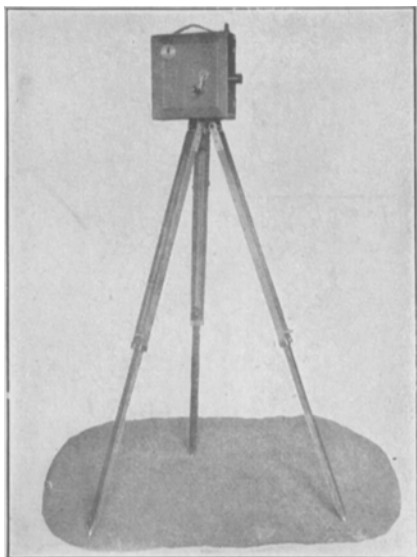

Send
For
Illustrated
Circular

Takes 200
Ft. of
Standard
Film

Send
For
Sample
Print
of
Film

Complete with Tripod,
4 Magazines and Carry Case

\$100.00

Howells Cine Equipment Co., Inc.

JOE HORNSTEIN, General Manager