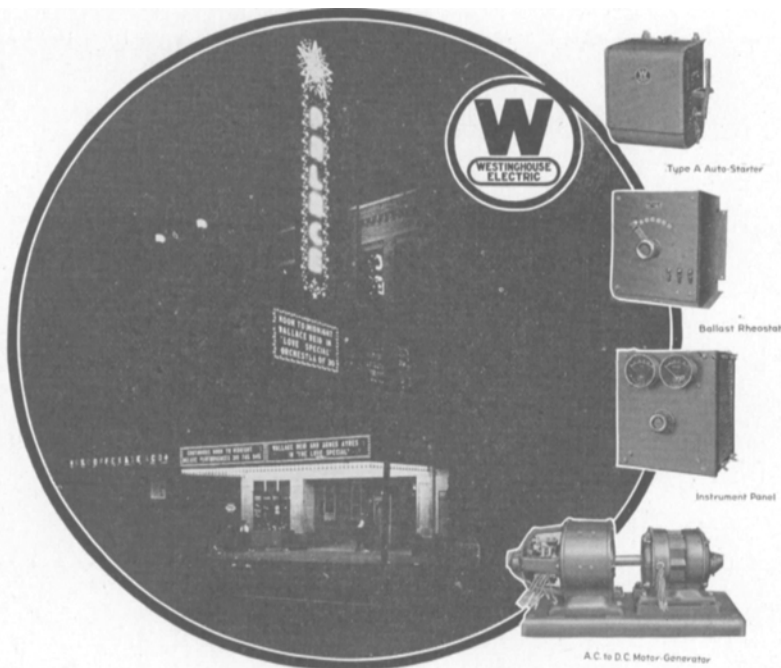

Advantages

Westinghouse Two-Arc Multiple Motion Picture Motor-generator Equipment is not only a dependable source of direct current for the projection machines, but more—it provides for operating the projection machine, stereopticon, and a spot or flood simultaneously. This is one reason why the Palace Million Dollar Theatre in Dallas, and hundreds of other first-class theatres use Westinghouse equipment.