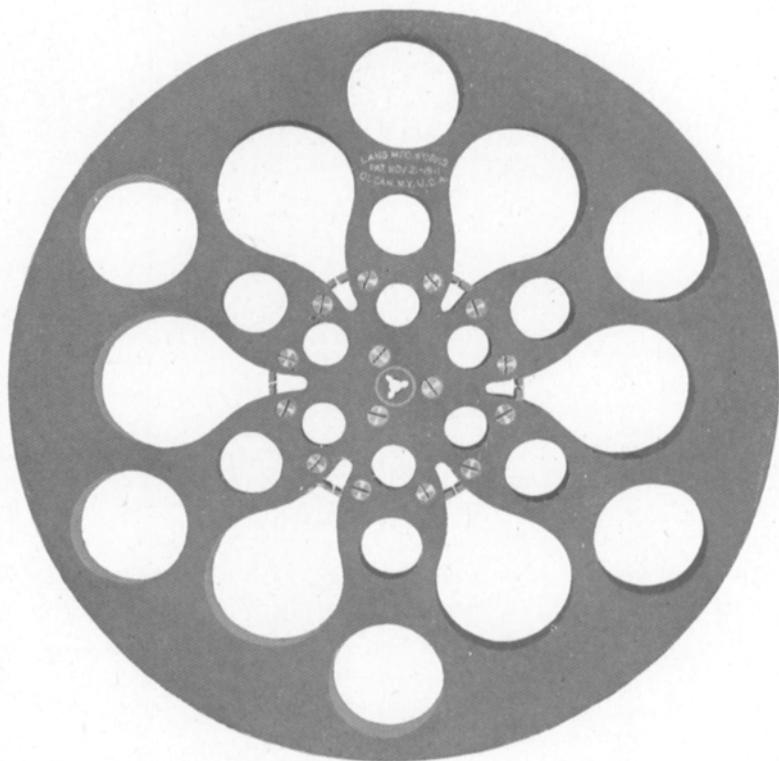

Illustration shows 15" special steel reel with Patented 5" Skeleton Aluminum Hub with removable center.

It's the Reel with the Smooth Spring Steel
Nickel Plated Sides

Made by
THE LANG MANUFACTURING WORKS, Dept. R.
The Reel & Rewinder People
OLEAN, N. Y., U. S. A.