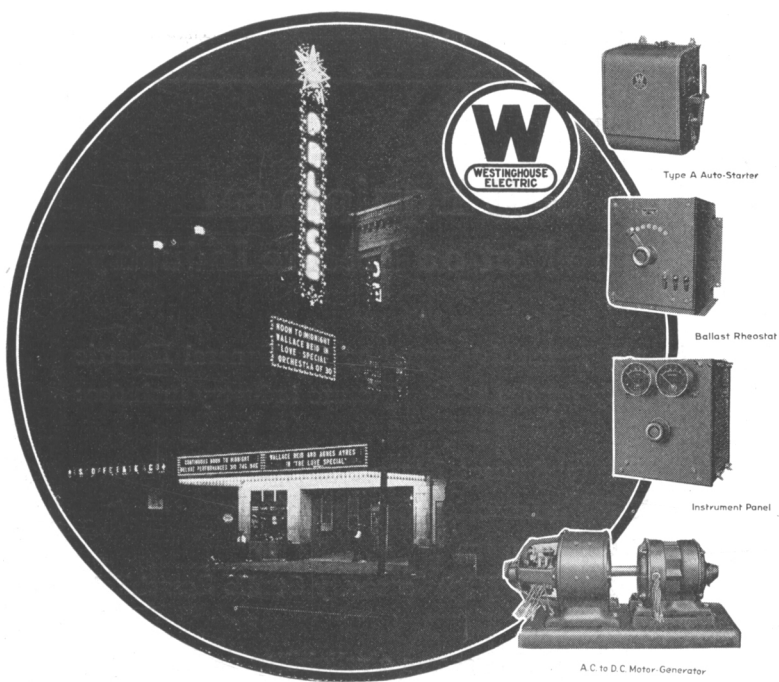

Advantages

Westinghouse Two-Arc Multiple Motion Picture Motor-generator Equipment is not only a dependable source of direct current for the projection machines, but more—it provides for operating the projection machine, stereopticon, and a spot or flood simultaneously. This is one reason why the Palace Million Dollar Theatre in Dallas, and hundreds of other first-class theatres use Westinghouse equipment.

*Write our distributors for Circular
No. 1640*

**Westinghouse Electric &
Manufacturing Co.**

East Pittsburg,

Pennsylvania

Westinghouse

VIII

1. **WESTINGHOUSE
   DISTRIBUTORS**
   NEW YORK CITY
   Howells Cine Equipment Co.,
   729 7th Ave.
   BOSTON, MASS.
   Eastern Theatre Equip. Co.
   PHILADELPHIA, PA.
   Williams, Brown & Earle Co.,
   918 Chestnut St.
   BUFFALO, N. Y.
   Becker Theatre Supply Co.
   PITTSBURGH, PA.
   The S. & S. Film & Supply Co.,
   Forbes St.
   DENVER, COLO.
   The Denver Theatre Supply Co.
   OMAHA, NEB.
   Cole Theatre Supply Co.
   KANSAS CITY, MO.
   Cole Theatre Supply Co.
   DALLAS, TEXAS
   Lucas Theatre Supply Co.
   LOS ANGELES, CAL.
   Pacific Amusement Supply Co.
   PORTLAND, ORE.
   Service Film & Supply Co.
   SEATTLE, WASH.
   The Theatre Equipment Co.
   ATLANTA, GA.
   Lucas Theatre Supply Co.
   AUBURN, N. Y.
   Auburn Film Co.
   MINNEAPOLIS, MINN.
   The Rialto Co.
   CLEVELAND, OHIO
   The Art Film Studios
   SAN FRANCISCO, CAL.
   Theatre Equipment Sup. Co.